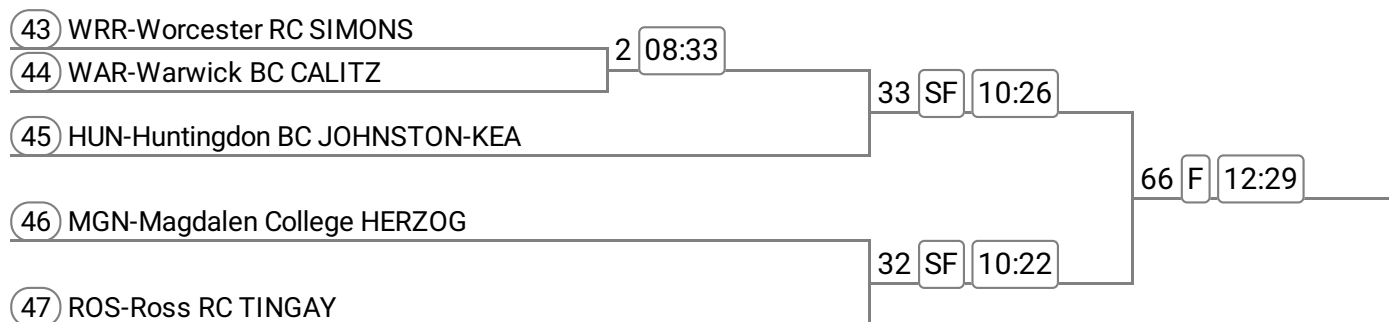

Event: 15 - Op J15 2x **Band 2**

Sponsored by ODGERS BERNDTSON (www.odgersberndtson.com)