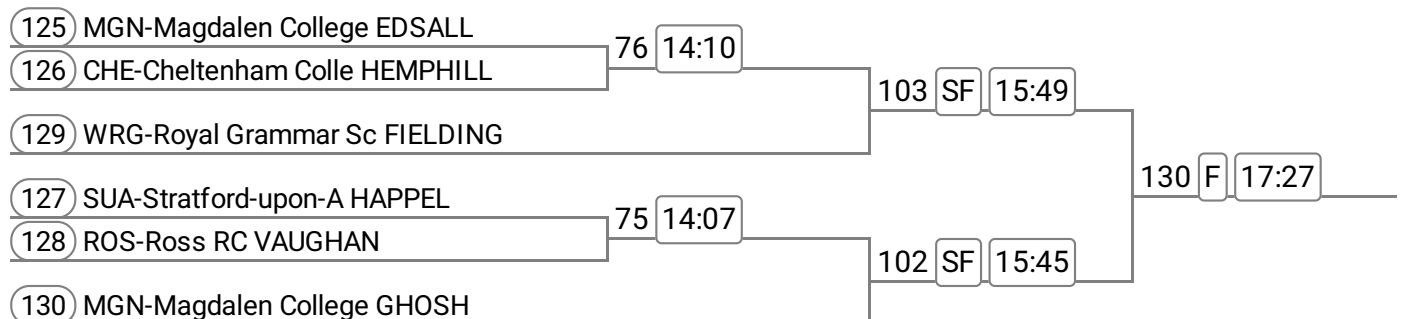

Event: 34 - W MasE 4x-

Sponsored by Nicholas Rudge

Event: 35 - Op J18 4x-

Sponsored by Emerald Chiropractic (www.emeraldchiropractic.co.uk)

Event: 36 - Op J15 4x+

Sponsored by SHELDON BOSLEY KNIGHT LIMITED