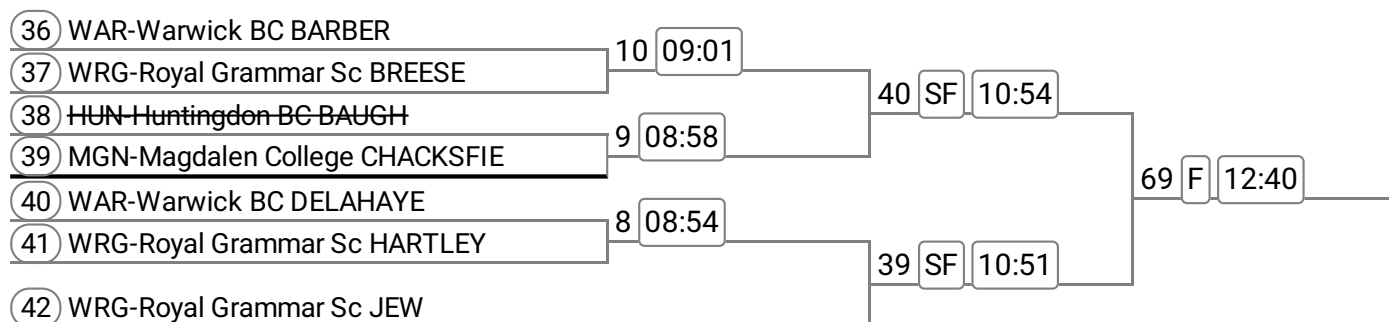

Division: DIVISION 1 1000m

Event: 12 - Mx MasA/B 2x

Sponsored by Zimprint (info@zim-print.co.uk)

Event: 13 - Mx MasC/D 2x

Sponsored by SAMUEL JONES

Event: 14 - Op J18 2x

Sponsored by ASSURED ENERGY

Event: 15 - Op J15 2x **Band 2**