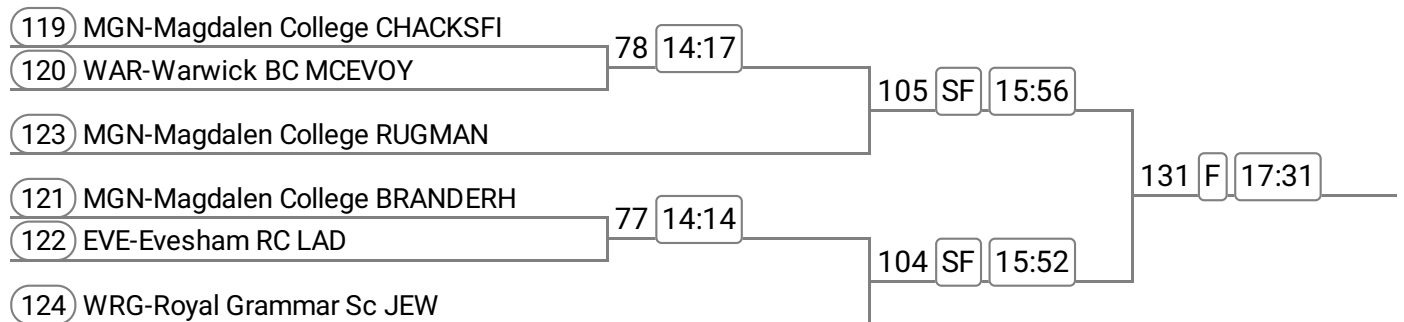

Event: 35 - Op J18 4x-

Sponsored by Emerald Chiropractic (www.emeraldchiropractic.co.uk)