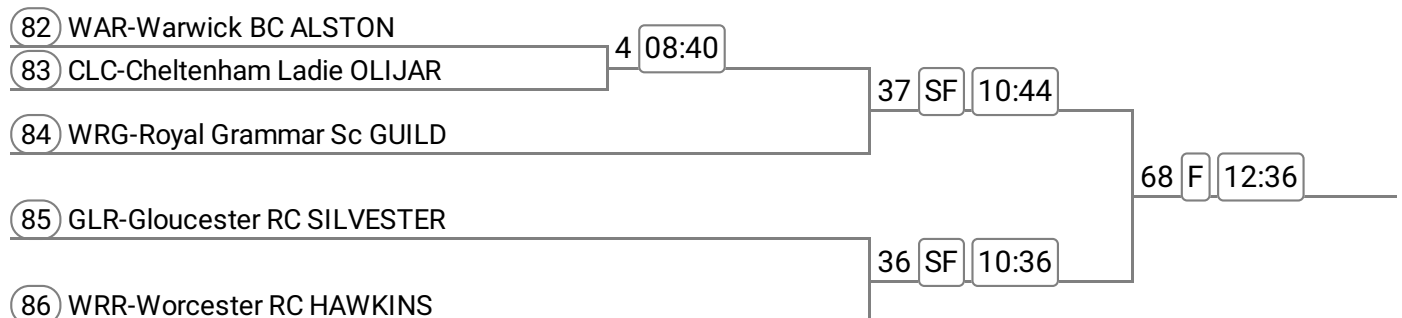

Event: 22 - W J18 1x

Sponsored by CHRISTIAN LEWIS PROPERTY - EVESHAM