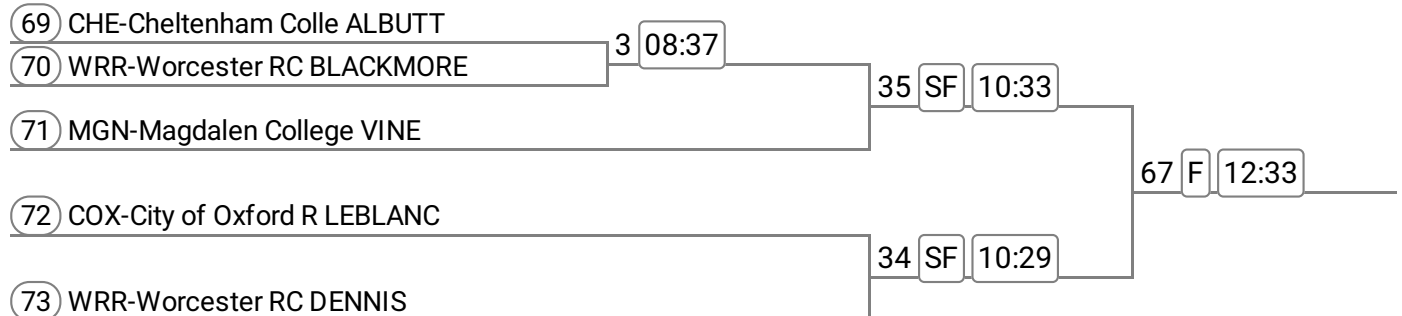

Event: 18 - W J15 2x **Band 2**

Sponsored by BHGS Limited - (www.bhgsltd.co.uk)

Event: 19 - W J15 2x **Band 1**

Sponsored by The Fondant Flower Fairy

Division: DIVISION 1 1000m

Event: 20 - Op J18 1x

Sponsored by GOAT FITNESS