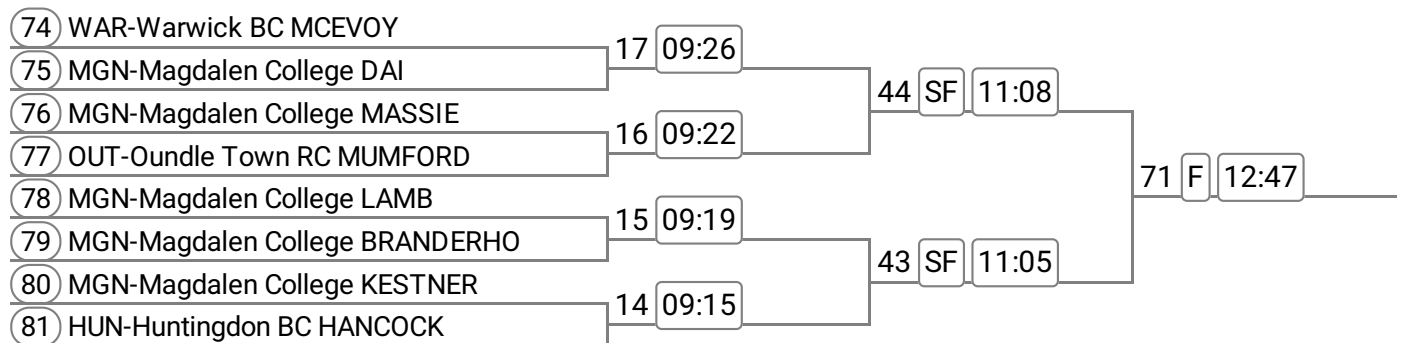

Event: 21 - Op J16 1x

Sponsored by JEWSON -EVESHAM