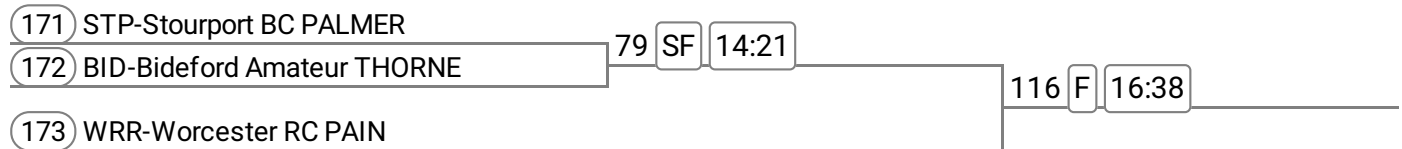

Sponsored by KINGHAMS AUCTIONEERS <https://kinghamsauctioneers.com/>

Event: 49 - W J15 1x

Sponsored by THE NOOK - CHELTENHAM

Event: 50 - Op 2x

Sponsored by ITGL Limited

Event: 51 - Op 1x

Sponsored by Marley Risk Consultants