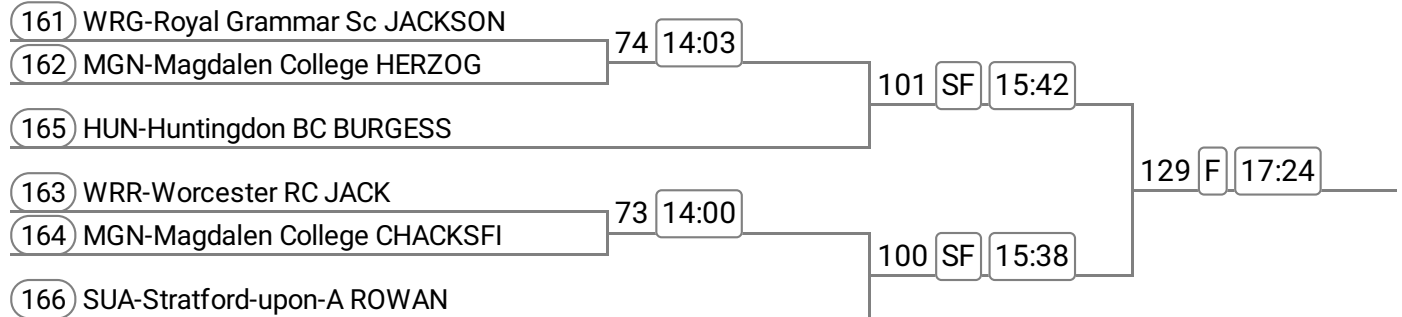

Division: DIVISION 2 1000m

Event: 48 - Op J15 1x

Sponsored by KINGHAMS AUCTIONEERS <https://kinghamsauctioneers.com/>