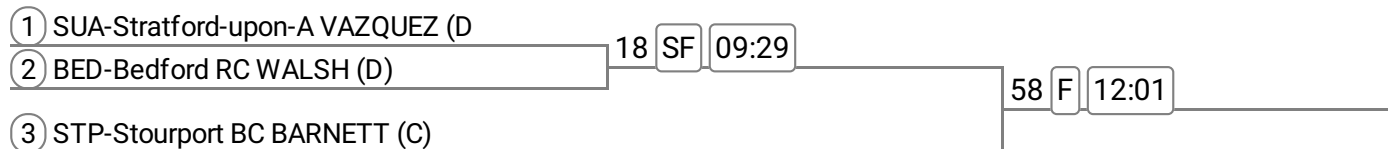

Division: DIVISION 1 1000m

Event: 1 - Op MasC/D 4+

Sponsored by VISION FENCING & LANDSCAPING LTD

Event: 2 - Op MasE 4-

Sponsored by SHELDON BOSLEY KNIGHT LIMITED

Event: 3 - Op MasG/H 4+

Sponsored by BUZZ ELECTRICAL