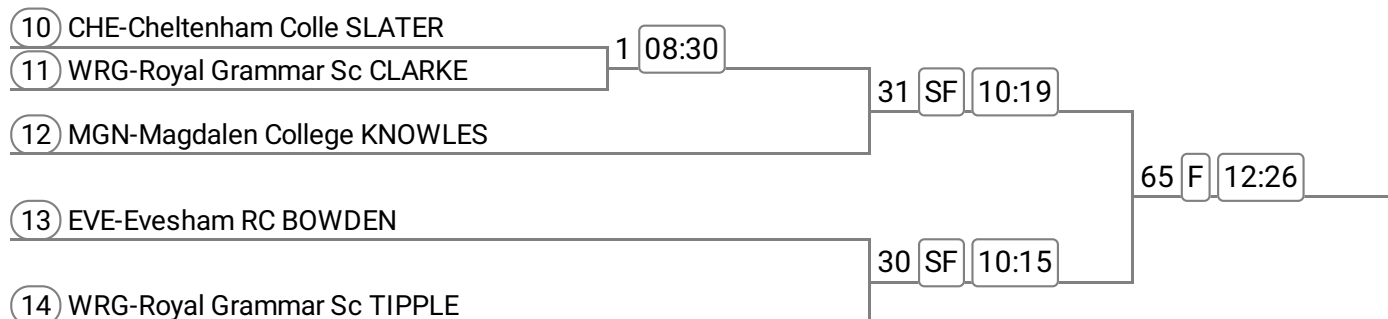

Event: 5 - Op J14 4x+

Sponsored by ABBEY APPLIANCES (www.abbeyappliances.co.uk)