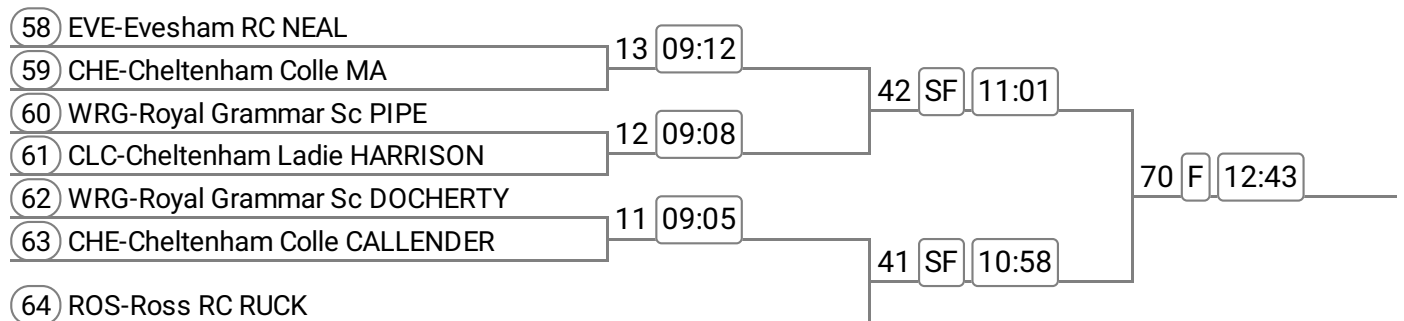

Event: 18 - W J15 2x **Band 2**

Sponsored by BHGS Limited - (www.bhgsltd.co.uk)

Event: 19 - W J15 2x **Band 1**

Sponsored by The Fondant Flower Fairy

Division: DIVISION 1 1000m

Event: 20 - Op J18 1x

Sponsored by GOAT FITNESS