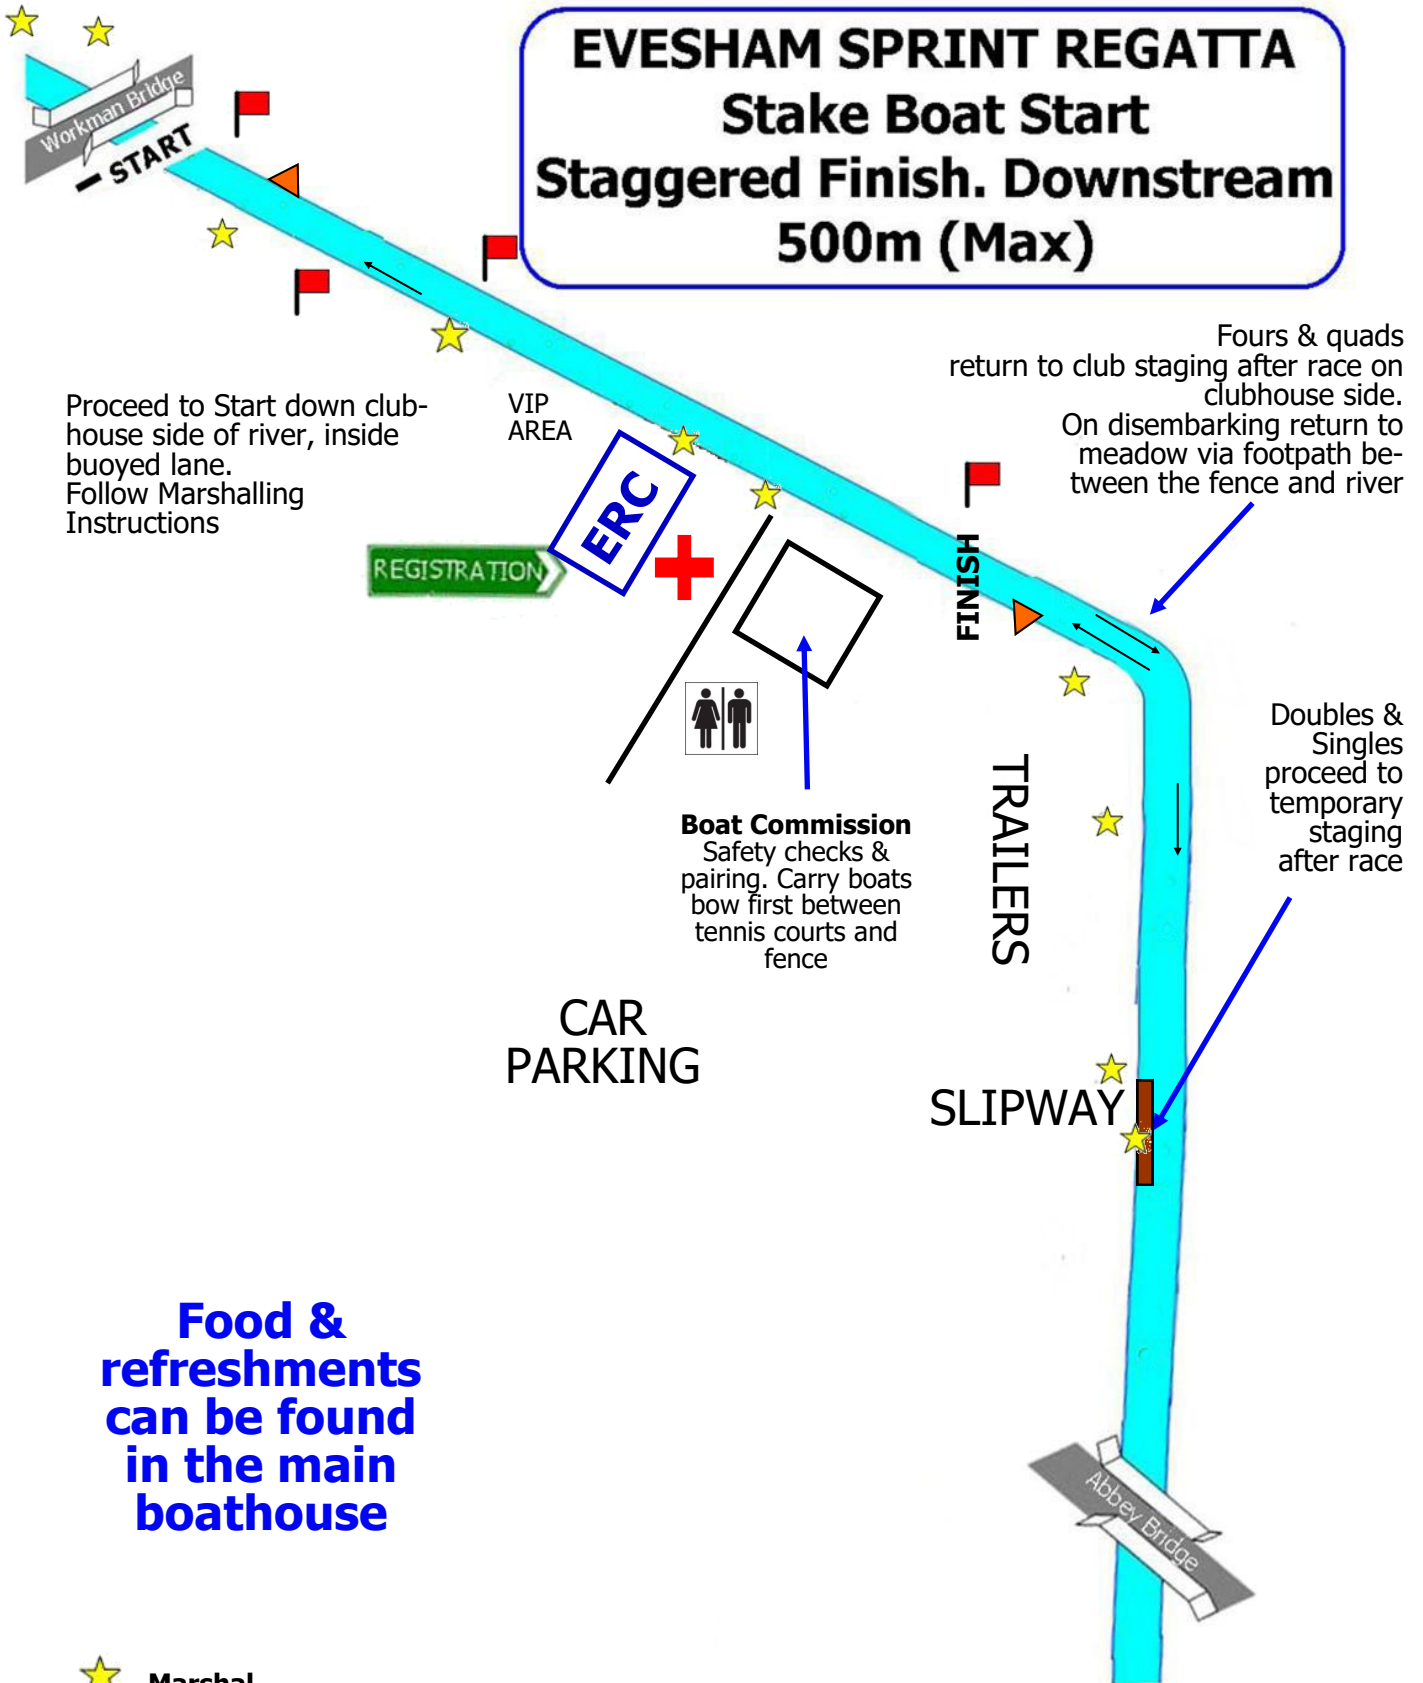

Start Marshalling Area

# EVESHAM SPRINT REGATTA Stake Boat Start Staggered Finish. Downstream 500m (Max)

Proceed to Start down clubhouse side of river, inside buoyed lane. Follow Marshalling Instructions

VIP AREA

REGISTRATION

ERC

**Boat Commission**  
Safety checks & pairing. Carry boats bow first between tennis courts and fence

CAR PARKING

Fours & quads return to club staging after race on clubhouse side. On disembarking return to meadow via footpath between the fence and river

🚤 Safety Boat

THIS MAP IS NOT TO SCALE