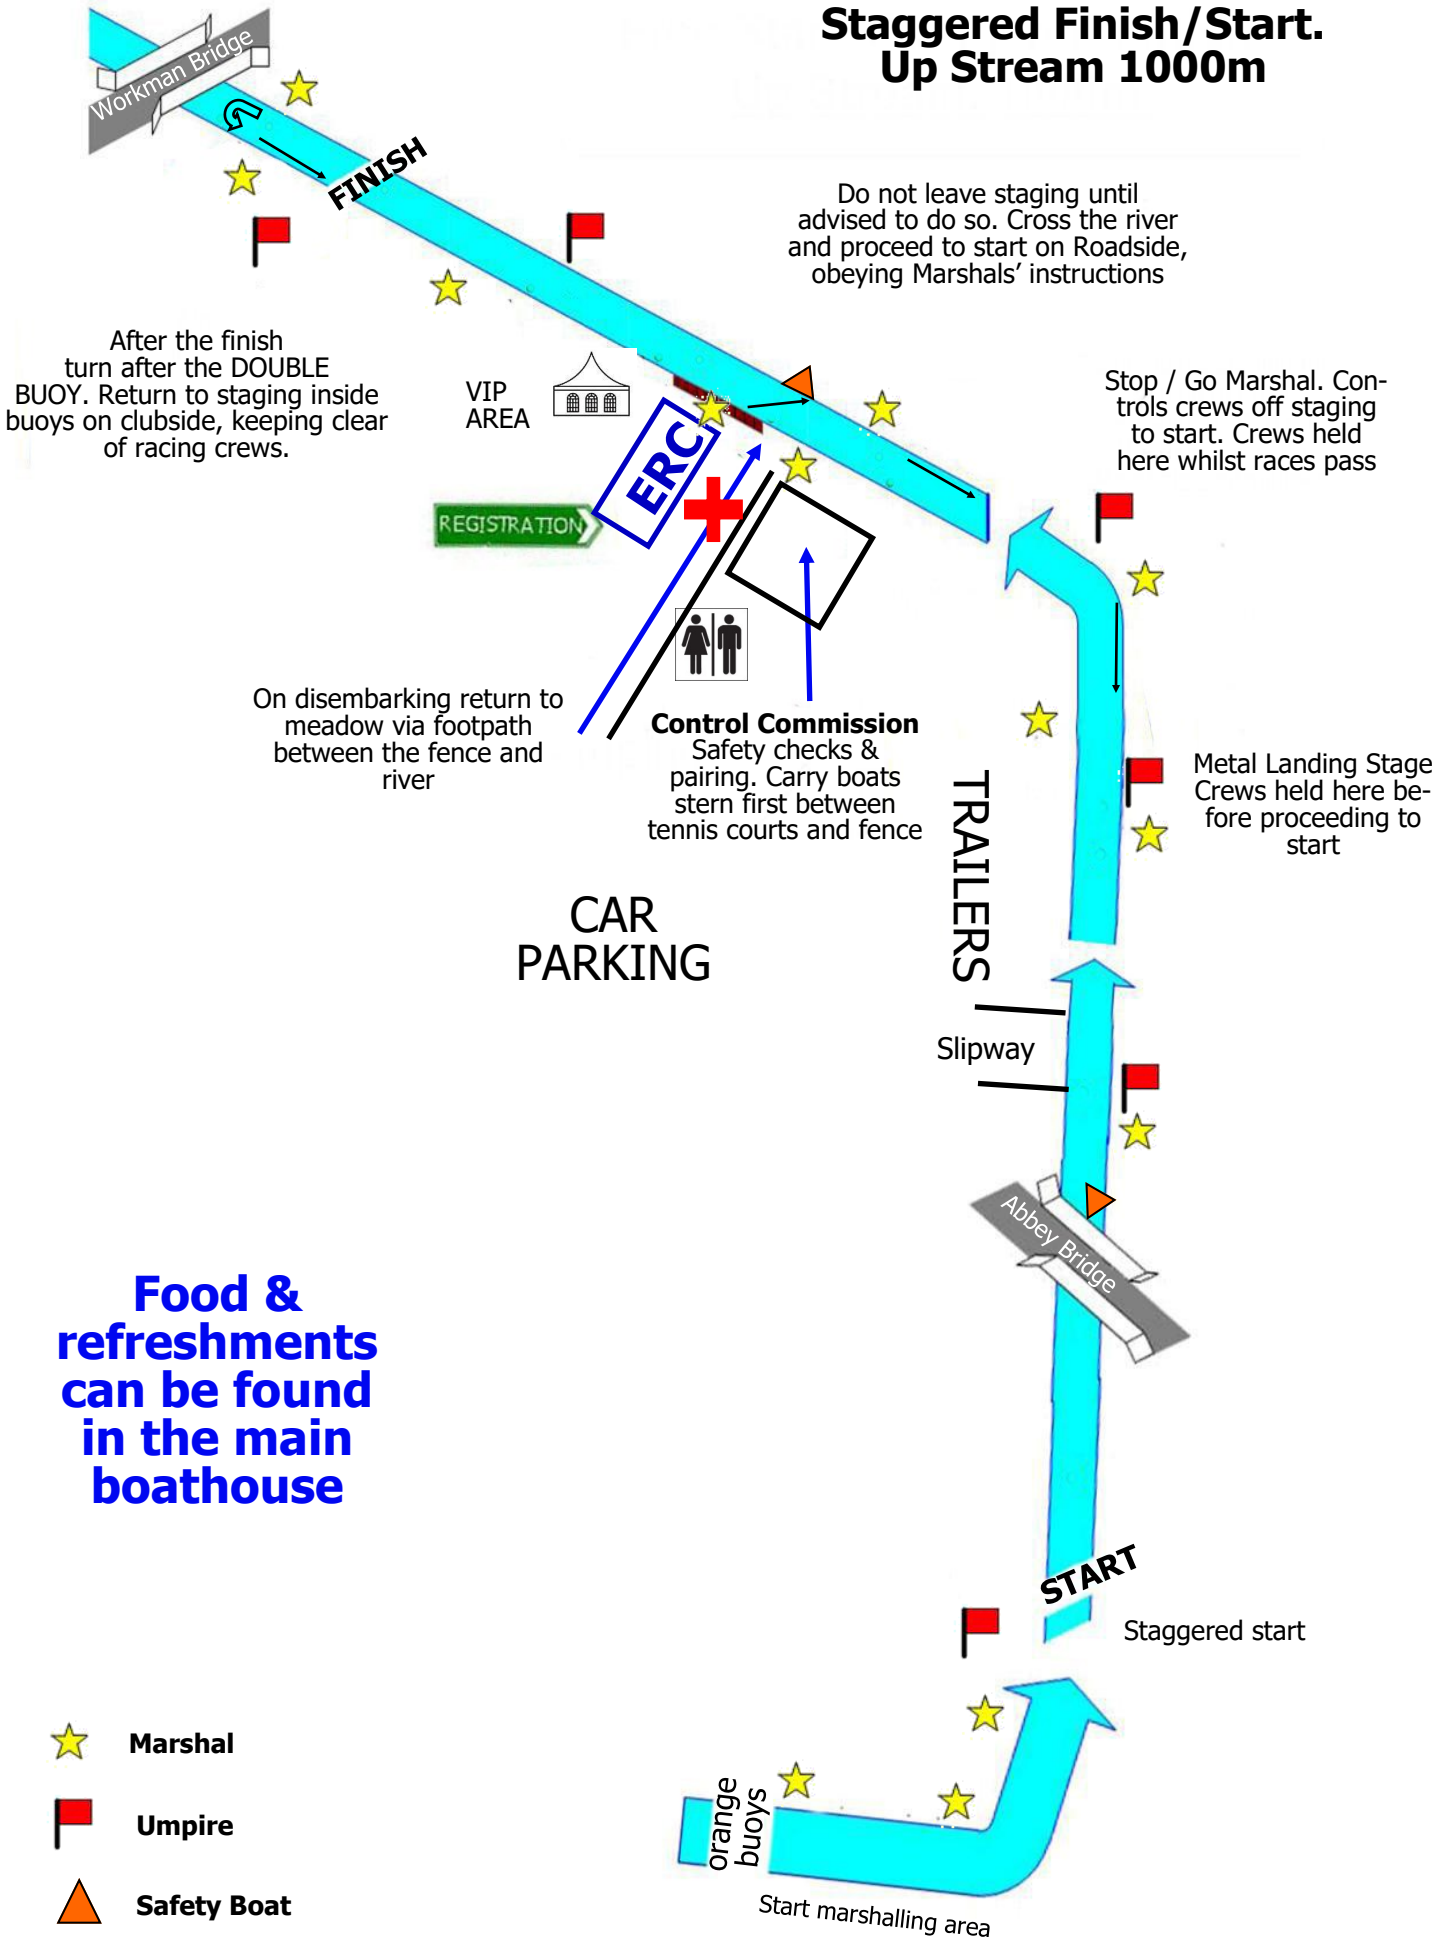

EVESHAM MAIN REGATTA

Free Start. Staggered Finish/Start. Up Stream 1000m

THIS MAP IS NOT TO SCALE