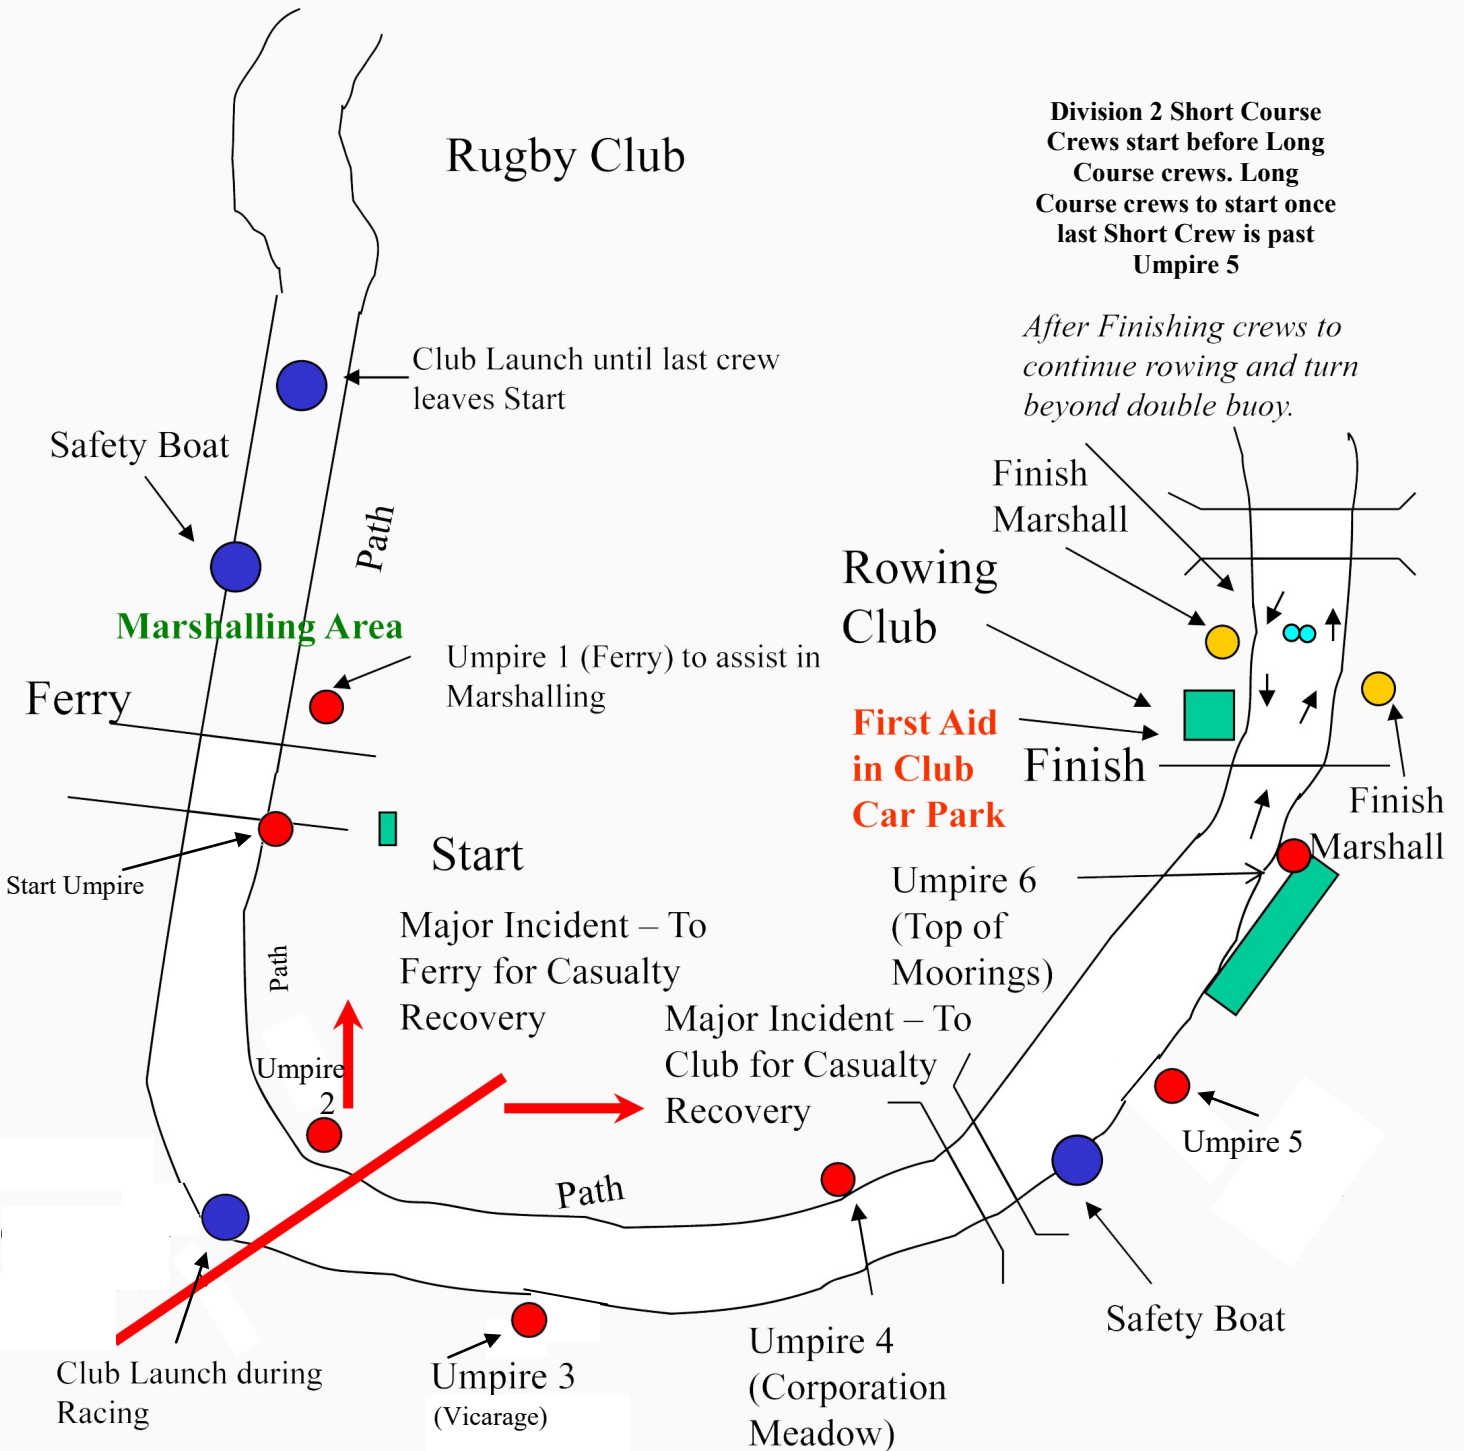

## Short Course – 1400m (approx.)

**Umpires and Marshals will, if necessary, steer crews to avoid collision and injury.**