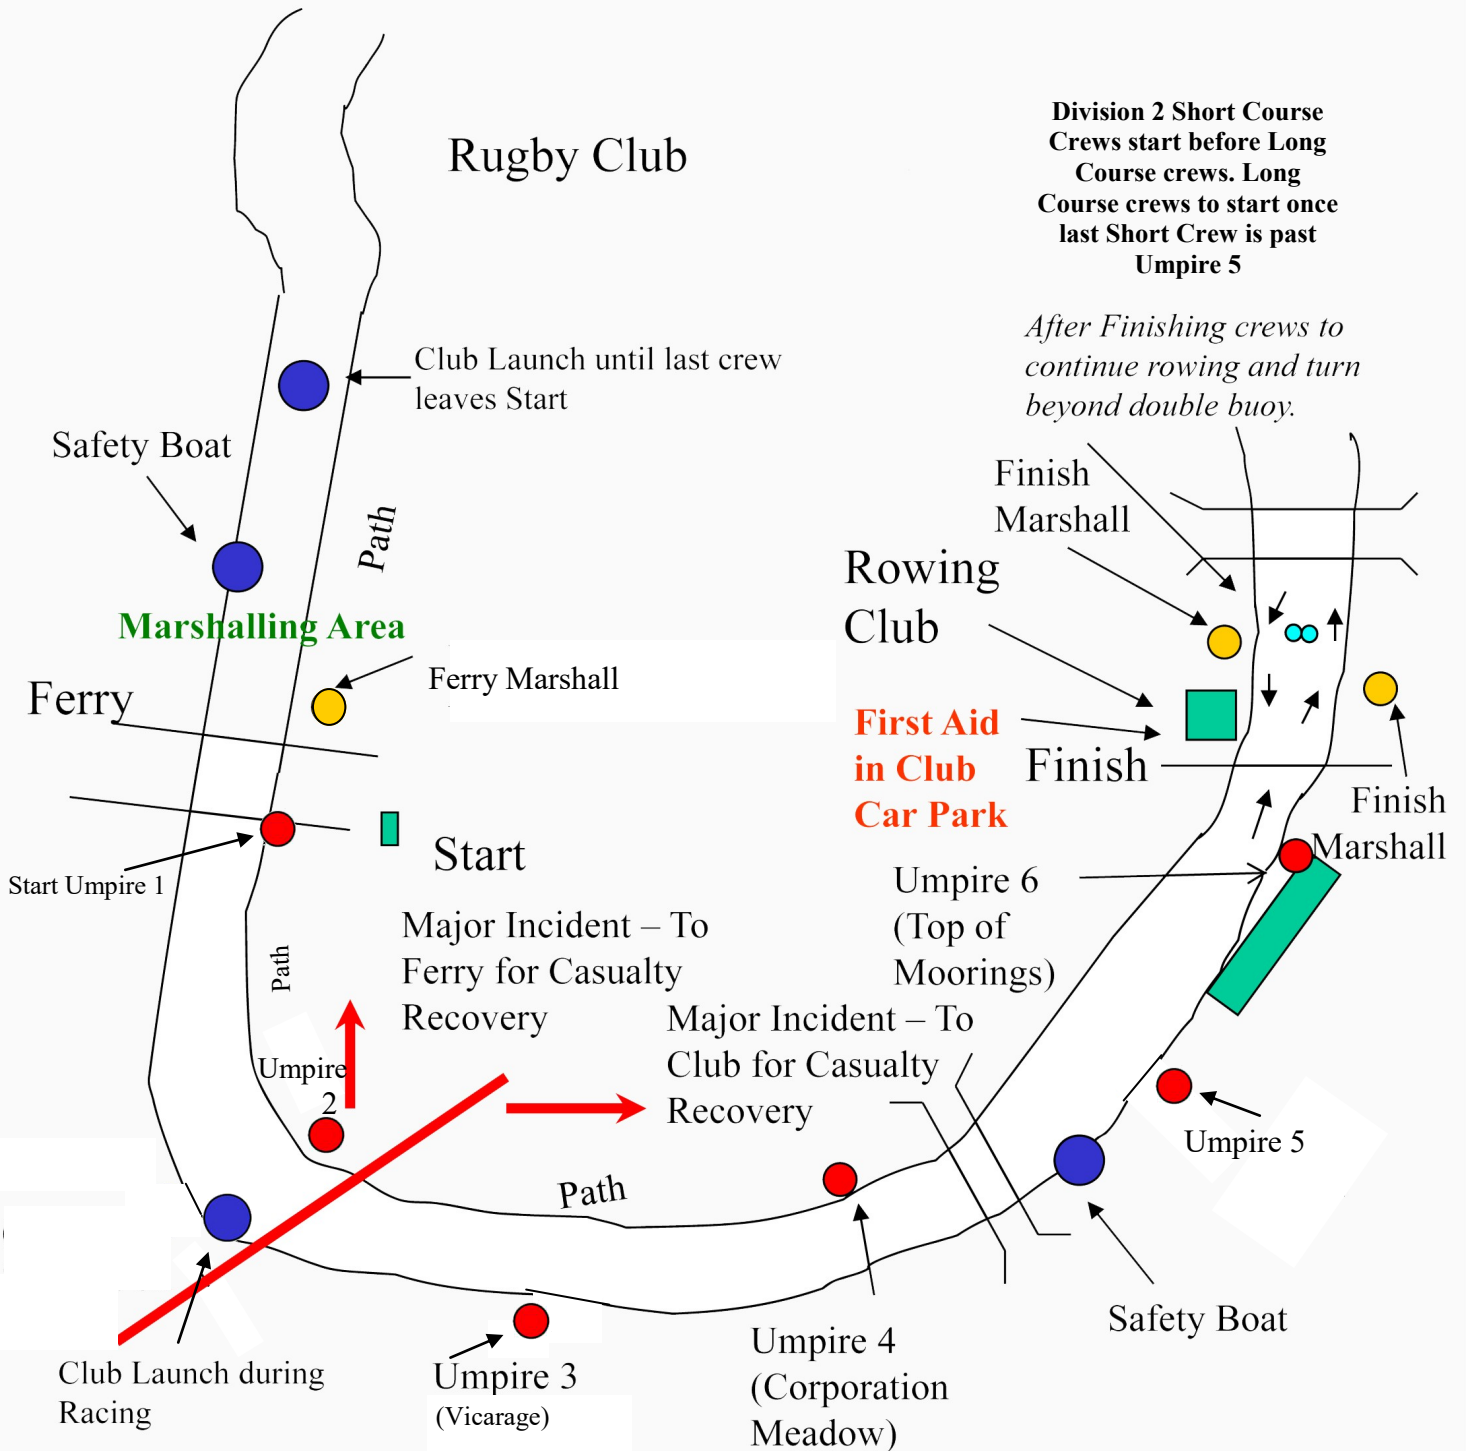

Evesham Junior Head

Short Course – 1400m (approx.)

Umpires and Marshals will, if necessary, steer crews to avoid collision and injury.