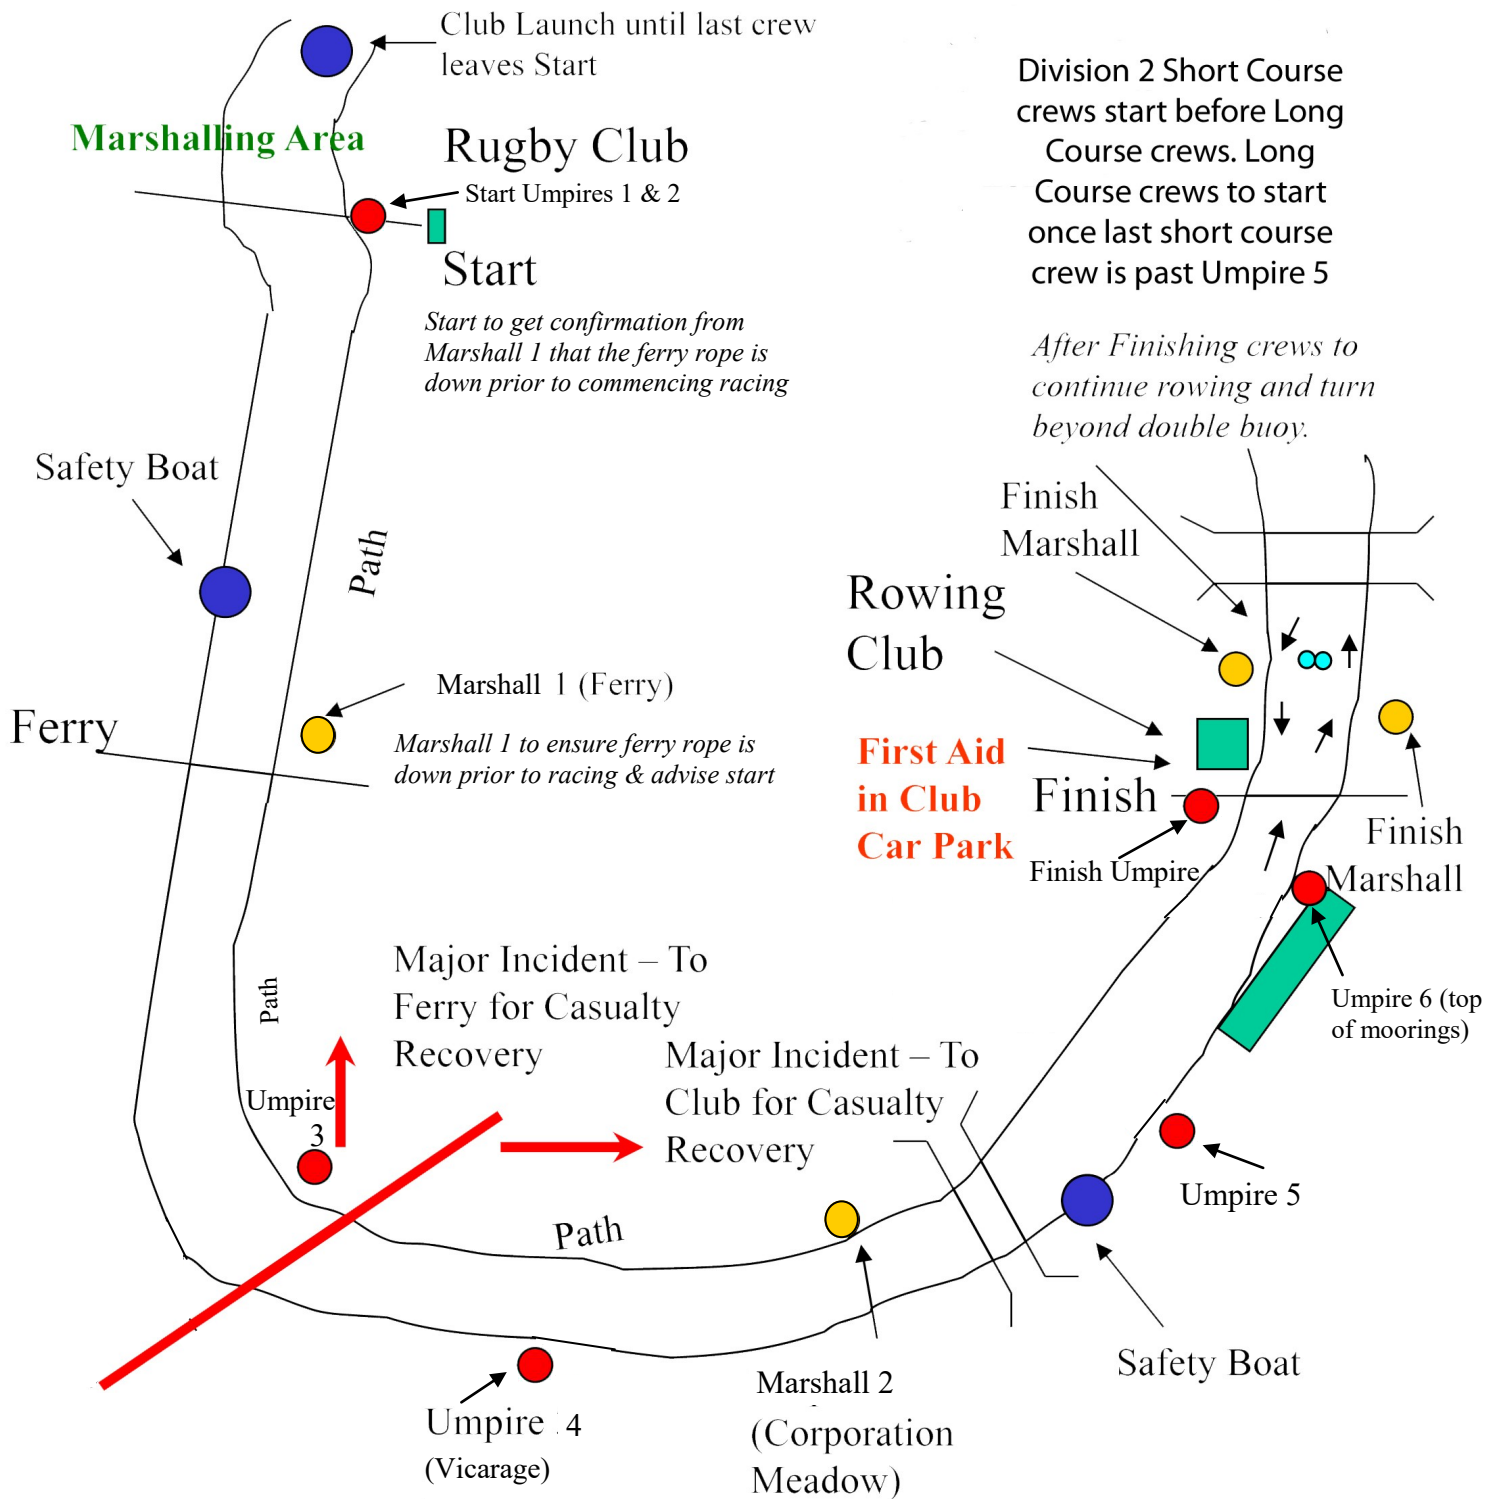

# Evesham Junior Head

## Long Course – 1900m (approx.)

**Umpires and Marshals will, if necessary, steer crews to avoid collision and injury.**