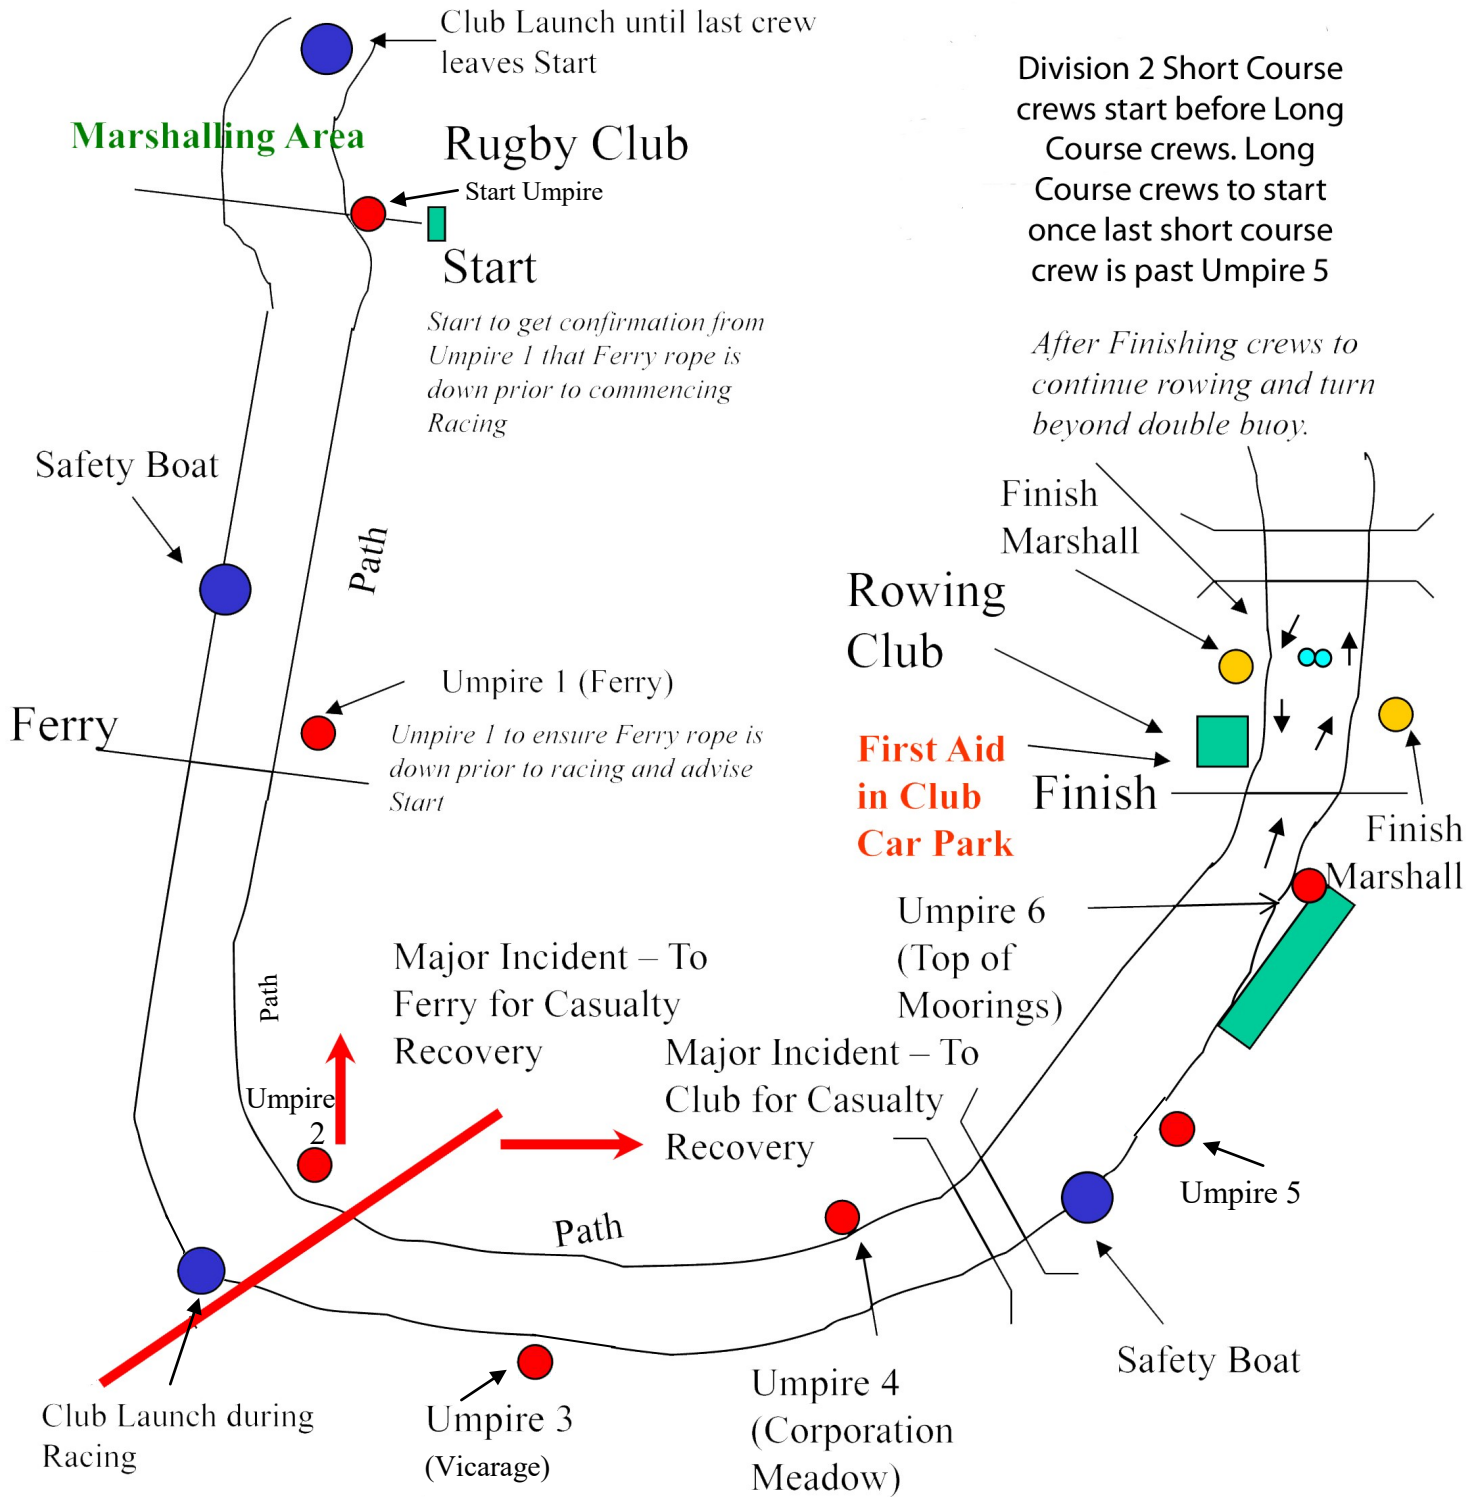

Evesham Junior Head

Long Course – 1900m (approx.)

Umpires and Marshals will, if necessary, steer crews to avoid collision and injury.