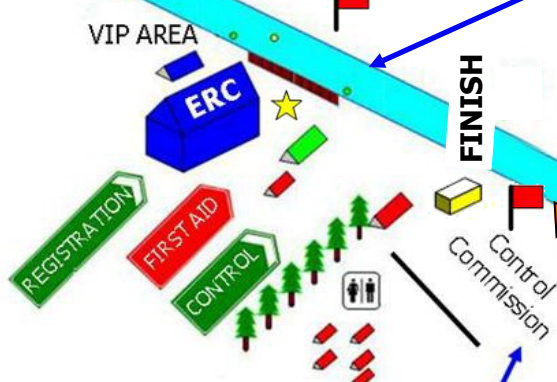

Start Marshalling Area

### Staggered Finish. Downstream 500m (Max)

Proceed to Start  
down boathouse  
side of river.  
Obey  
Marshalling  
Instructions

Fours, Quads & Eights to  
return to club staging after  
race

Safety checks  
& pairing.  
Bow first.

Doubles & Singles to  
proceed to  
temporary  
staging  
after race

SLIPWAY

Centre of course is  
marked by Buoys. Keep  
to your station  
Lowest number crew  
will row Boathouse side

- ★ Marshal
- 🚩 Umpire
- 🚤 Safety Boat

Food &  
refreshments  
can be found in  
the main  
boathouse