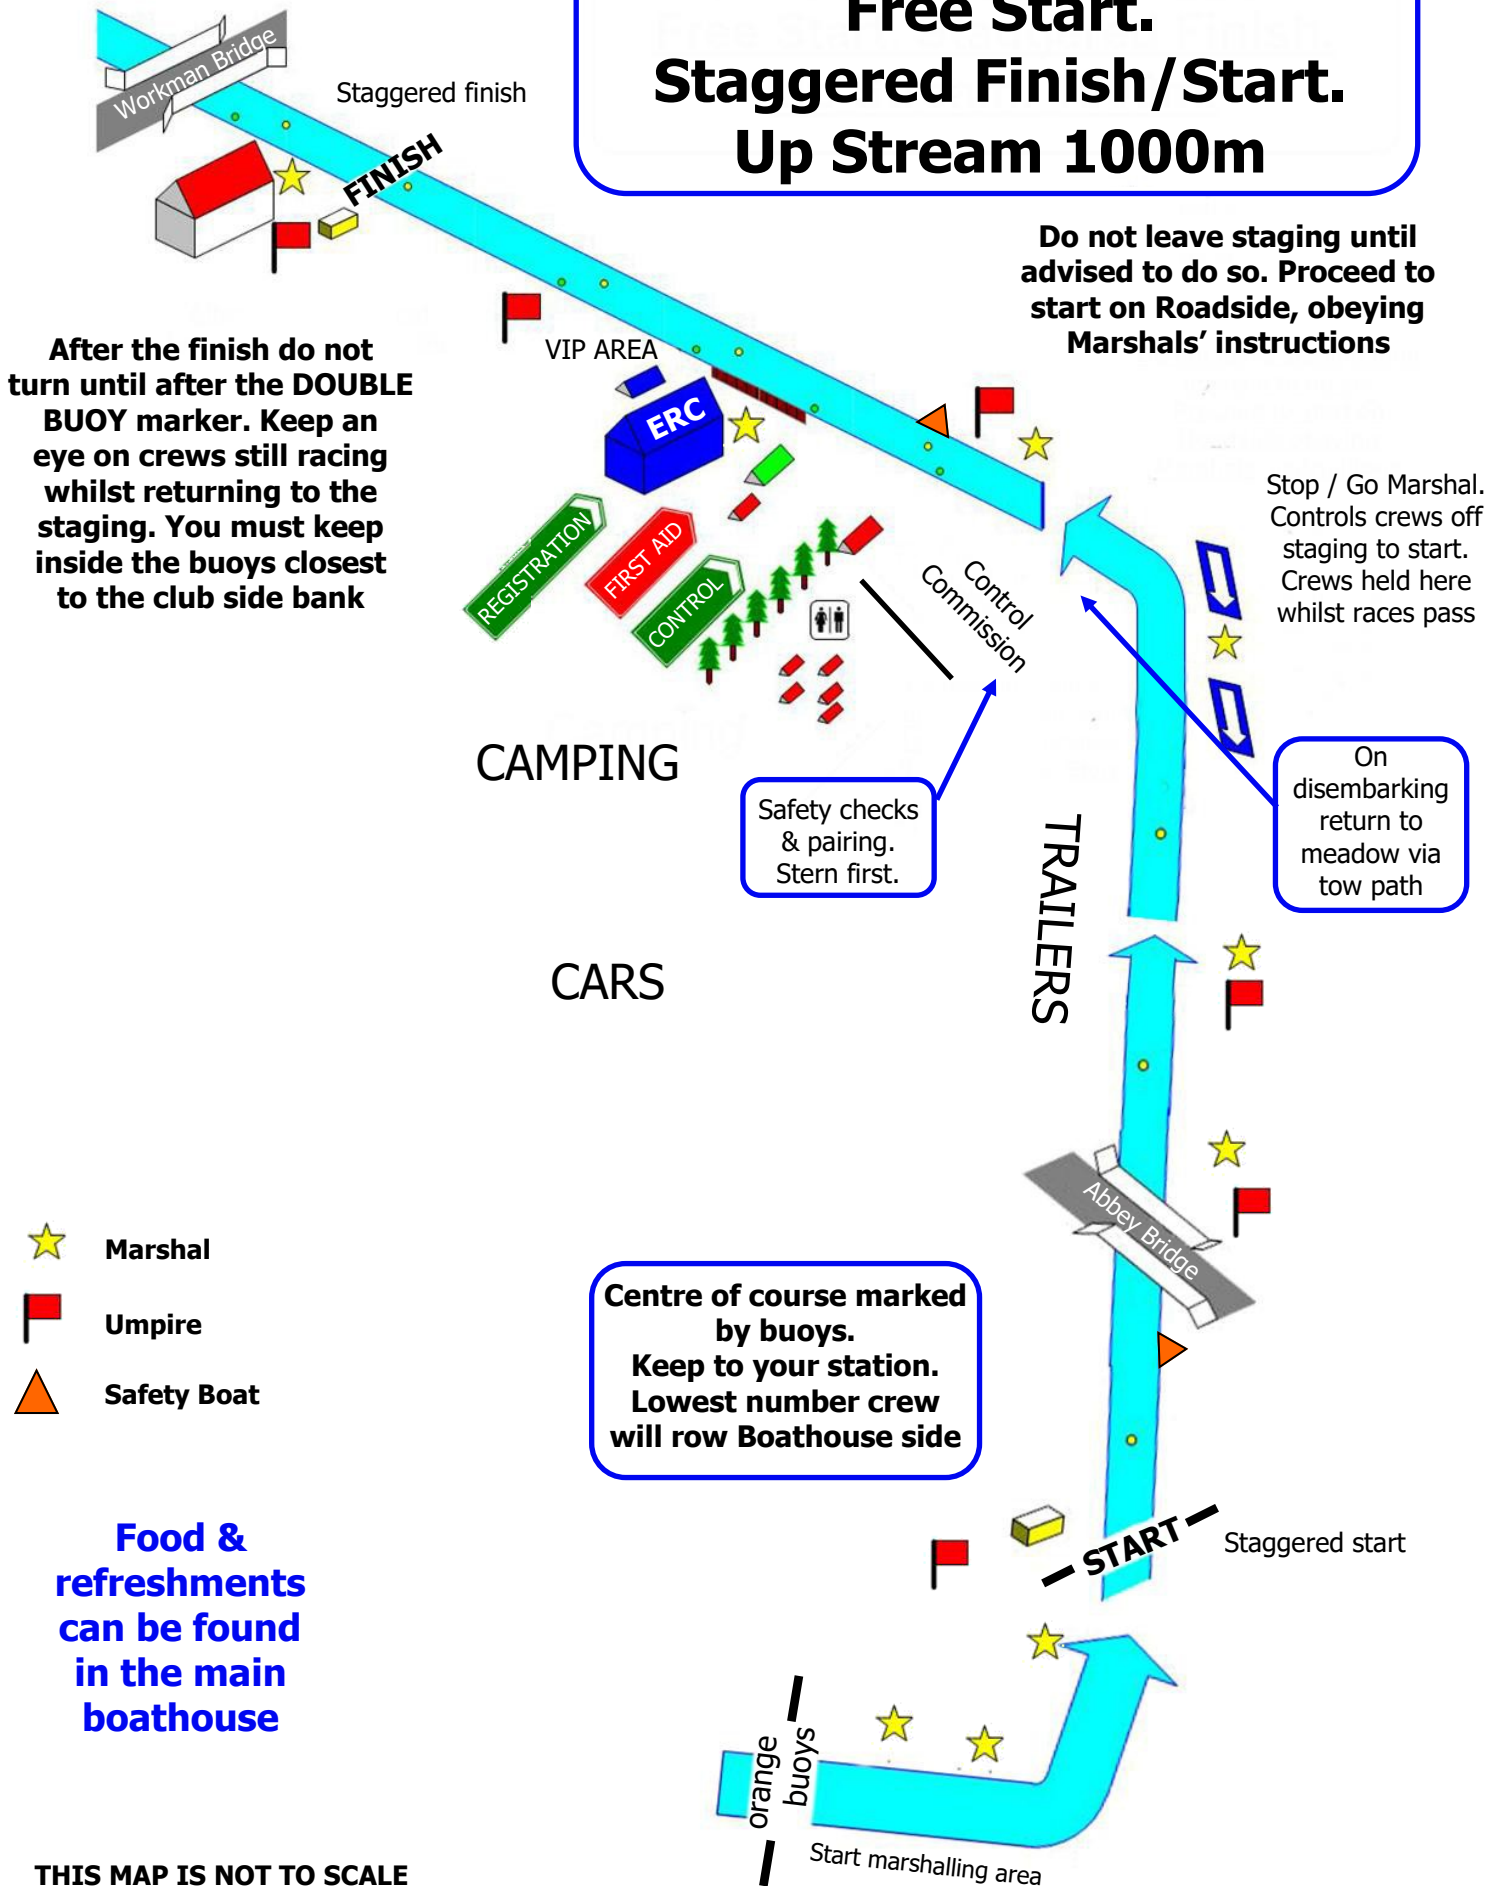

EVESHAM MAIN REGATTA

Free Start. Staggered Finish/Start. Up Stream 1000m

-  Marshal
-  Umpire
-  Safety Boat